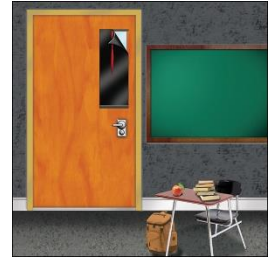

# The Blackout EZ® Classroom Door Lockdown Shade

is all about safety for school lockdown emergencies.

The patented Peel & Stick design incorporates hook and loop tape for easy installation. Simply peel the backing off the tape and stick to the door. Ready for safety drills and lockdown emergencies. Also great for Kindergarten nap time, EOG testing, movies and other class projects.

### Features Include:

- Easy Installation
- No Hardware
- No Drilling
- Meets Federal and California Flame Resistant Standards
- Accept all Major Credit Cards and Purchase Orders

Made of vinyl. Available in Black and White. Wipes clean with a damp cloth.